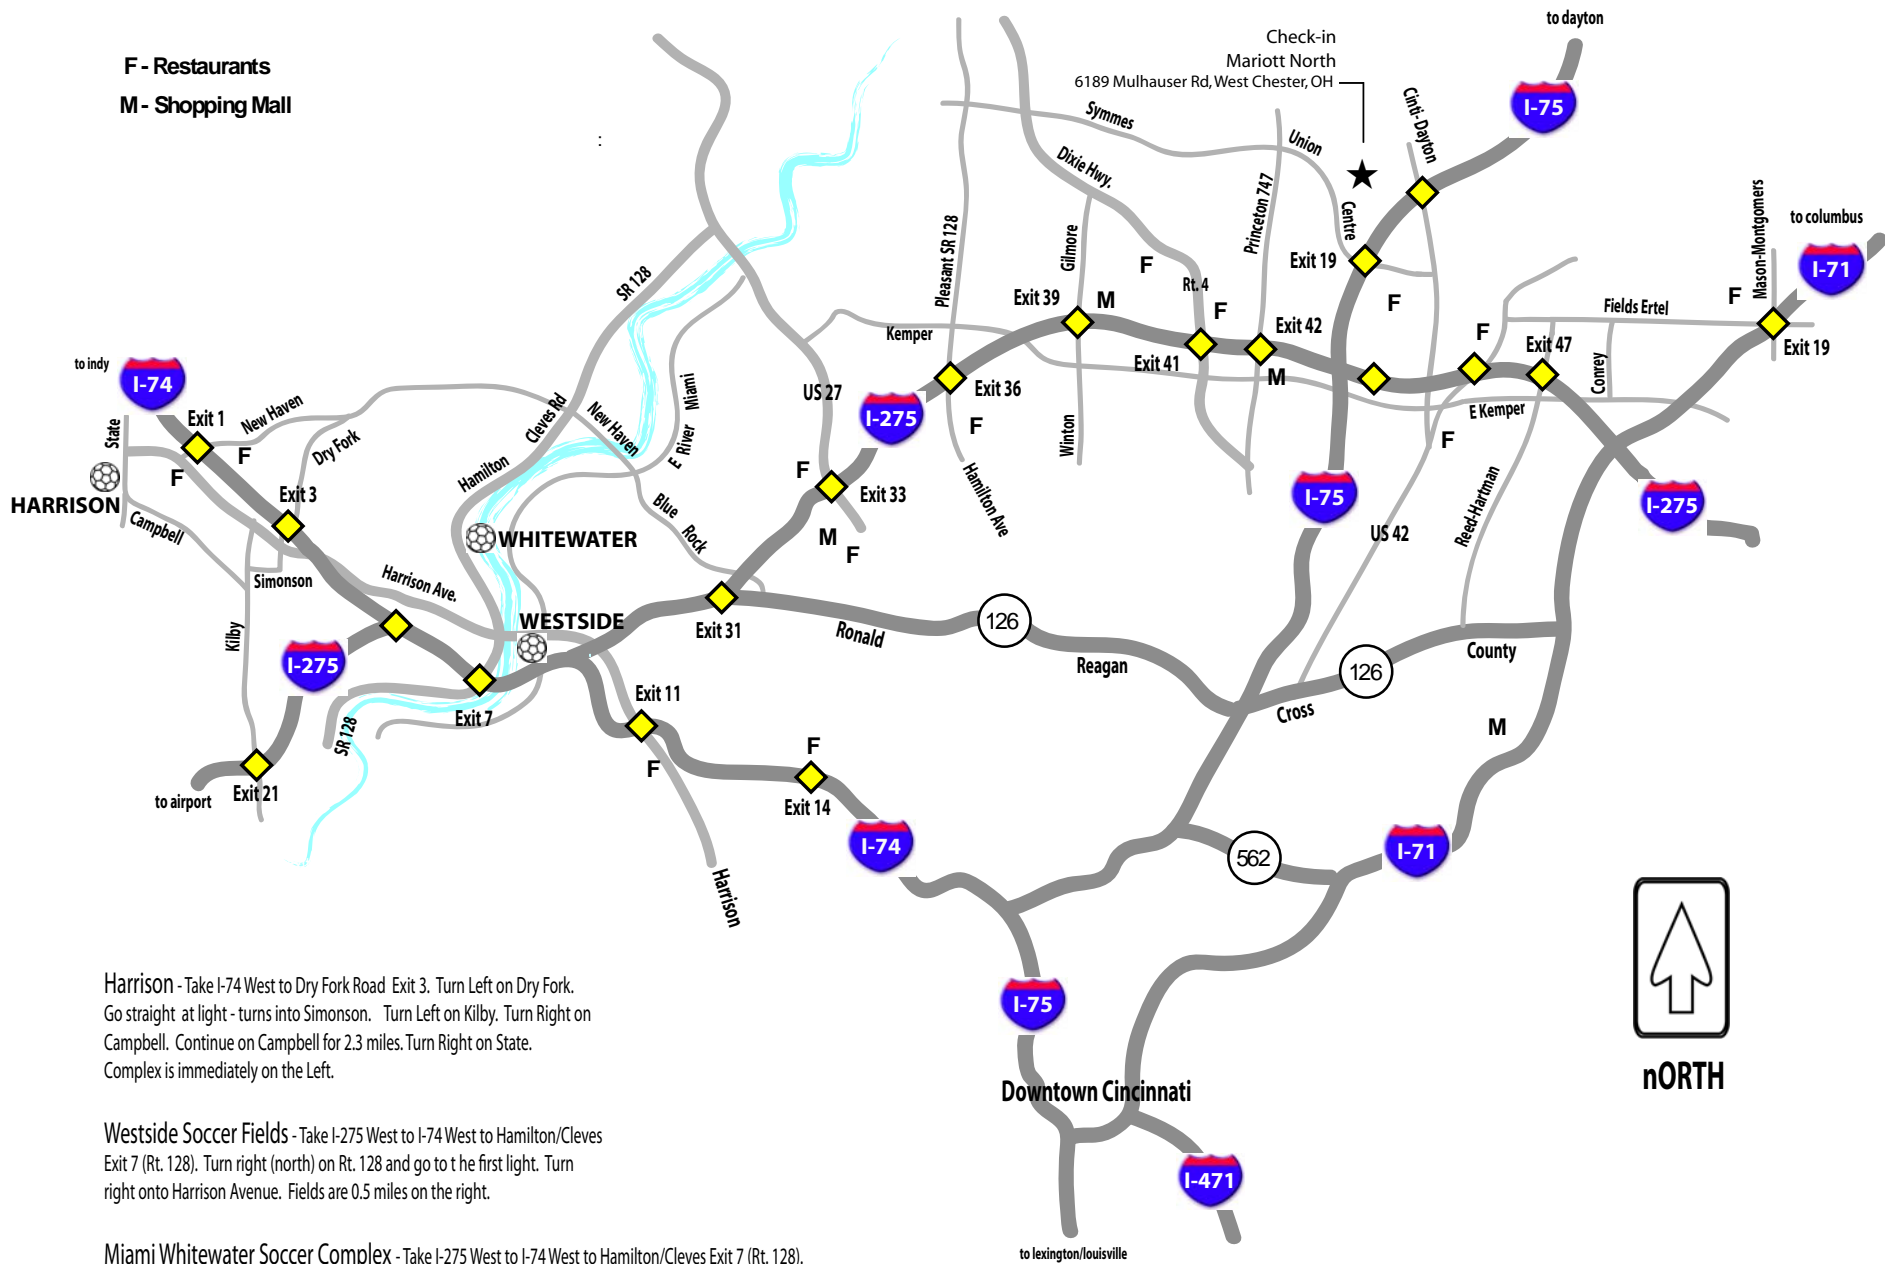

F - Restaurants  
M - Shopping Mall

**Harrison** - Take I-74 West to Dry Fork Road Exit 3. Turn Left on Dry Fork. Go straight at light - turns into Simonson. Turn Left on Kilby. Turn Right on Campbell. Continue on Campbell for 2.3 miles. Turn Right on State. Complex is immediately on the Left.

**Westside Soccer Fields** - Take I-275 West to I-74 West to Hamilton/Cleves Exit 7 (Rt. 128). Turn right (north) on Rt. 128 and go to the first light. Turn right onto Harrison Avenue. Fields are 0.5 miles on the right.

**Miami Whitewater Soccer Complex** - Take I-275 West to I-74 West to Hamilton/Cleves Exit 7 (Rt. 128). Turn right (north) on Rt. 128 and go approximately 1.6 miles. Fields will be on the right.

nORTH