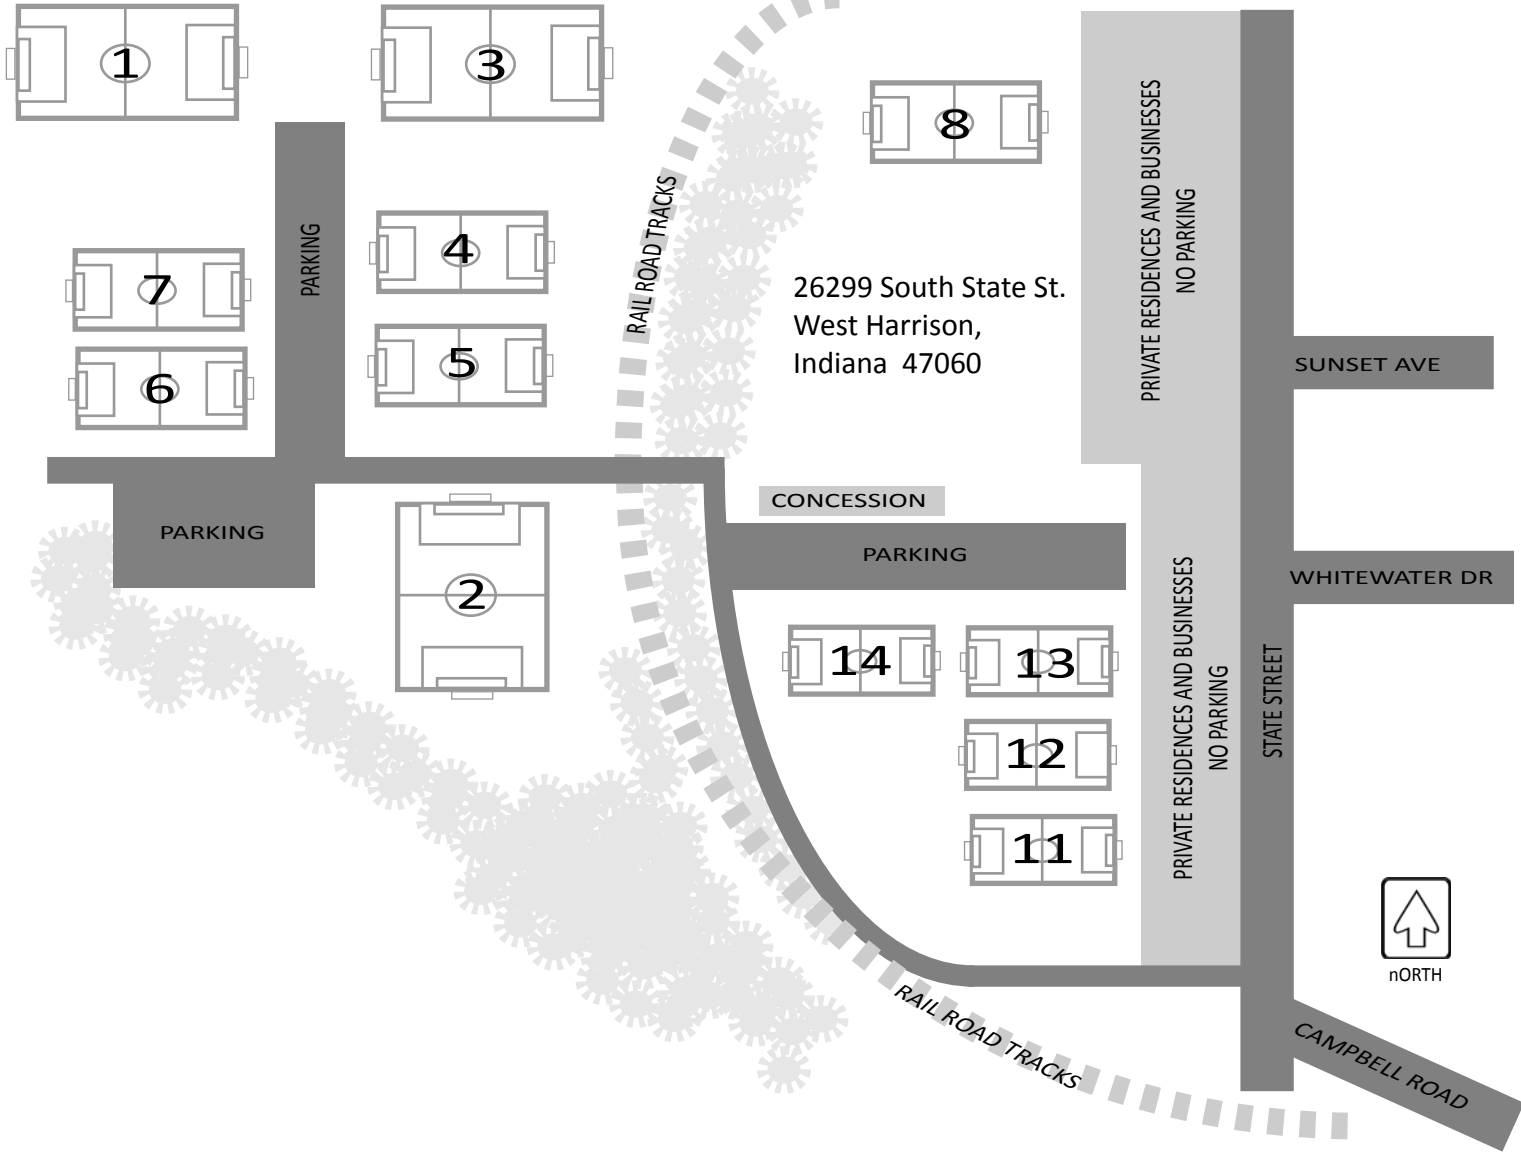

**Harrison** - Take I-74 West to Dry Fork Road Exit 3. Turn Left on Dry Fork. Go straight at light - turns into Simonson. Take a Right at stop sign to stay on Simonson. Simonson dead-ends into Kilby - turn left. Turn Right on Campbell. Continue on Campbell for 2.3 miles. Turn Right on State. Complex is immediately on the Left.

**TFA Soccer Fields** - Take I-275 West to I-74 West to Hamilton/Cleves Exit 7 (Rt. 128). Turn right (north) on Rt. 128 and go to the first light. Turn right onto Harrison Avenue. TFA North is on the left side of the road and TFA South are on the right 0.5 miles.

**WW Miami Whitewater Soccer Complex** - Take I-275 West to I-74 West to Hamilton/Cleves Exit 7 (Rt. 128). Turn right (north) on Rt. 128 and go approximately 1.6 miles. Fields will be on the right.

HARRISON SOCCER COMPLEX 2009 FIELDS