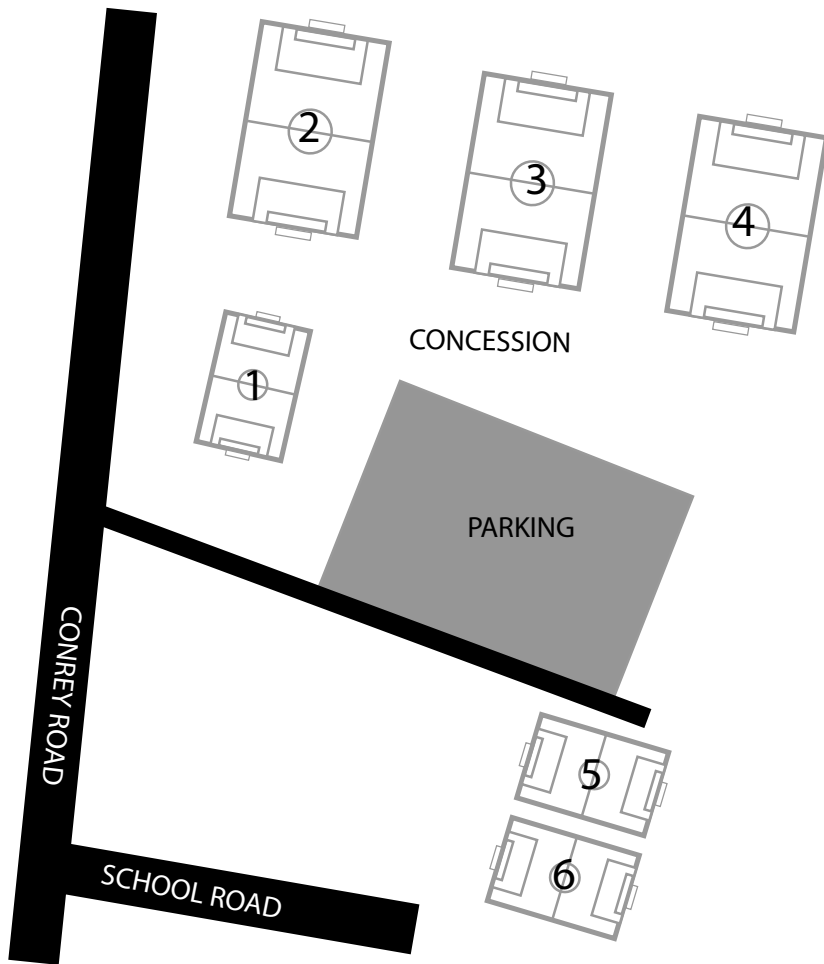

## **Francis Recreates Fields**

**11982 Conrey Road  
Sharonville OH 45241 1**

Take I-275 to Exit 47 - Reed Hartman Highway. Go South to first light - turn left to loop up to Kemper Road. Turn Right on Kemper Road. Left Conley. Fields are on the right.

## **Westside Soccer Fields**

**7711 Harrison Ave  
Cleveland, OH 45002**

Westside Soccer Fields - Take I-275 West to I-74 West to Hamilton/Cleves Exit 7 (Rt. 128). Turn right (north) on Rt. 128 and go to the first light. Turn right onto Harrison Avenue. Fields are 0.5 miles on the right.