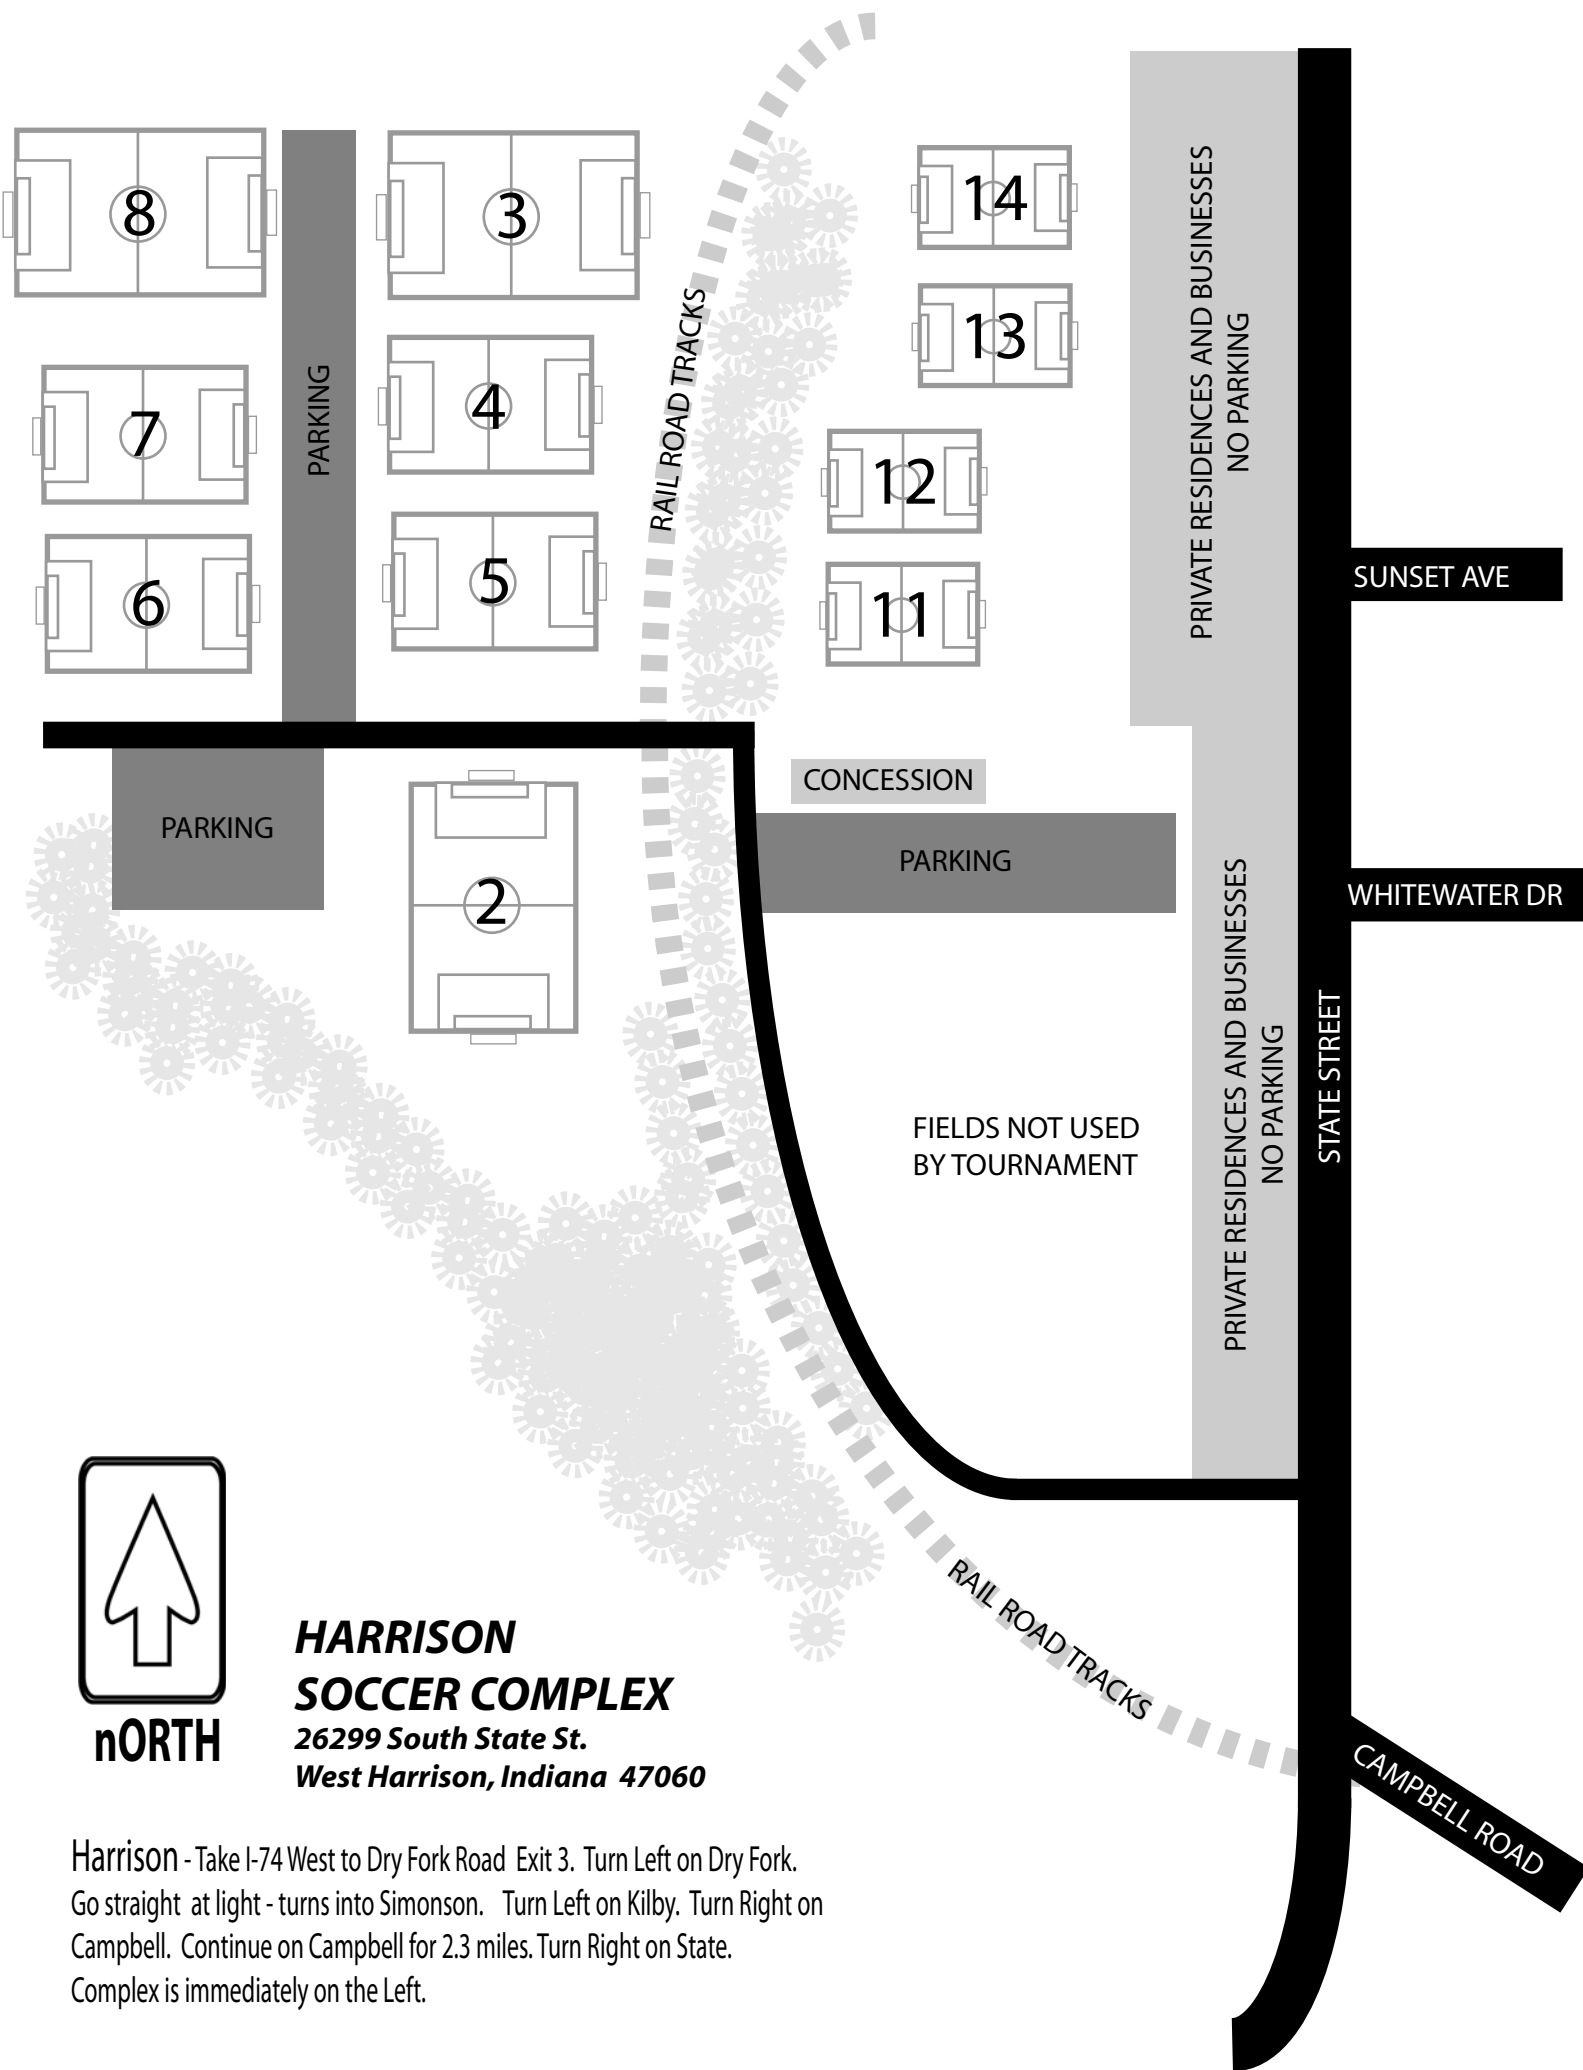

## **Francis Recreates Fields**

**11982 Conrey Road  
Sharonville OH 45241 1**

Take I-275 to Exit 47 - Reed Hartman Highway. Go South to first light - turn left to loop up to Kemper Road. Turn Right on Kemper Road. Left Conley. Fields are on the right.

**nORTH**

## **Westside Soccer Fields**

**7711 Harrison Ave  
Cleveland, OH 45002**

Westside Soccer Fields - Take I-275 West to I-74 West to Hamilton/Cleves Exit 7 (Rt. 128). Turn right (north) on Rt. 128 and go to the first light. Turn right onto Harrison Avenue. Fields are 0.5 miles on the right.