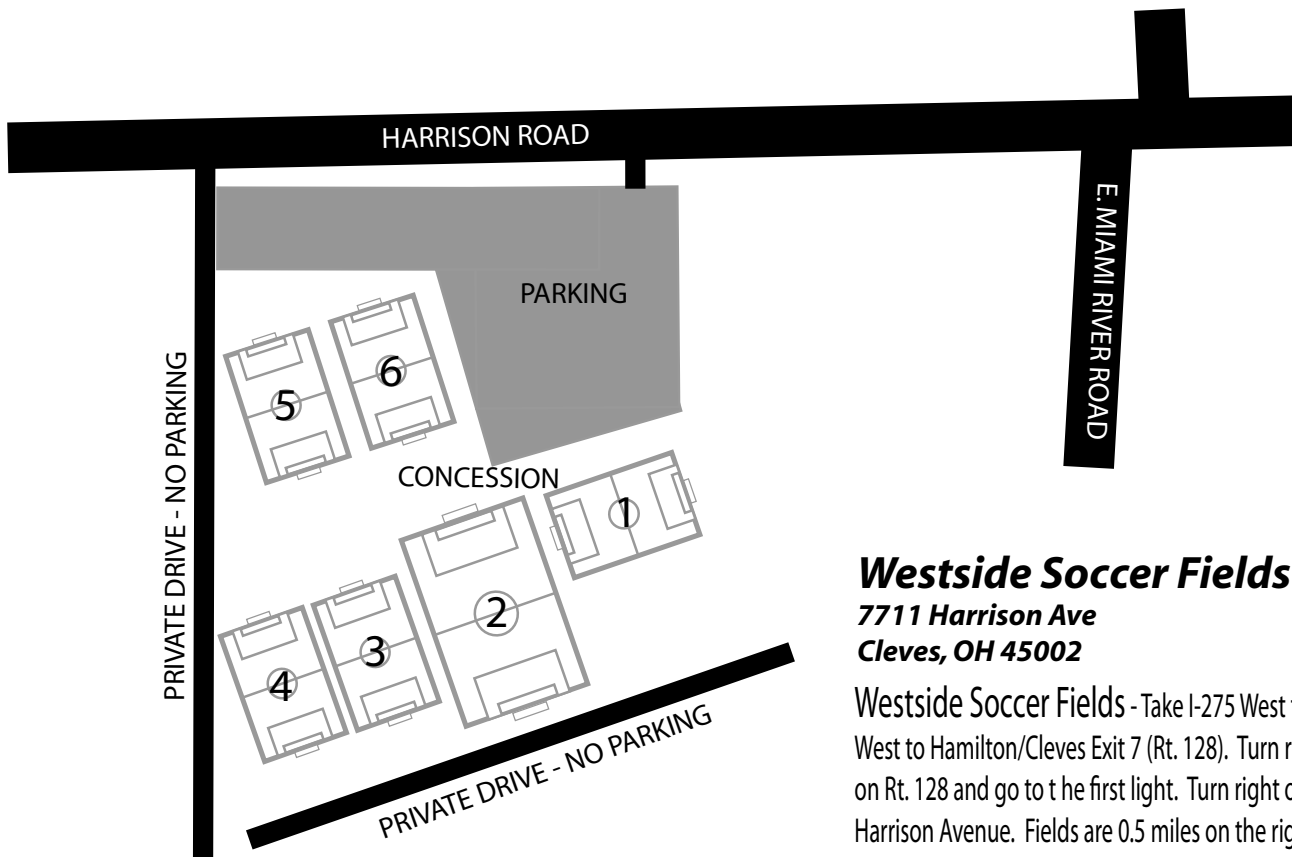

## **Francis Recreates Fields**

**11982 Conrey Road  
Sharonville OH 45241 1**

Take I-275 to Exit 47 - Reed Hartman Highway. Go South to first light - turn left to loop up to Kemper Road. Turn Right on Kemper Road. Left Conley. Fields are on the right.

## **Westside Soccer Fields**

**7711 Harrison Ave  
Cleveland, OH 45002**

Westside Soccer Fields - Take I-275 West to I-74 West to Hamilton/Cleves Exit 7 (Rt. 128). Turn right (north) on Rt. 128 and go to the first light. Turn right onto Harrison Avenue. Fields are 0.5 miles on the right.

**nORTH**

**HARRISON  
SOCCER COMPLEX**  
26299 South State St.  
West Harrison, Indiana 47060

Harrison - Take I-74 West to Dry Fork Road Exit 3. Turn Left on Dry Fork. Go straight at light - turns into Simonson. Turn Left on Kilby. Turn Right on Campbell. Continue on Campbell for 2.3 miles. Turn Right on State. Complex is immediately on the Left.

**MIAMI WHITEWATER  
SOCCER COMPLEX**  
8715 State Rt 128  
Miamitown, OH 45041

**nORTH**

Miami Whitewater Soccer Complex - Take I-275 West to I-74 West to Hamilton/Cleves Exit 7 (Rt. 128). Turn right (north) on Rt. 128 and go approximately 1.6 miles. Fields will be on the right.