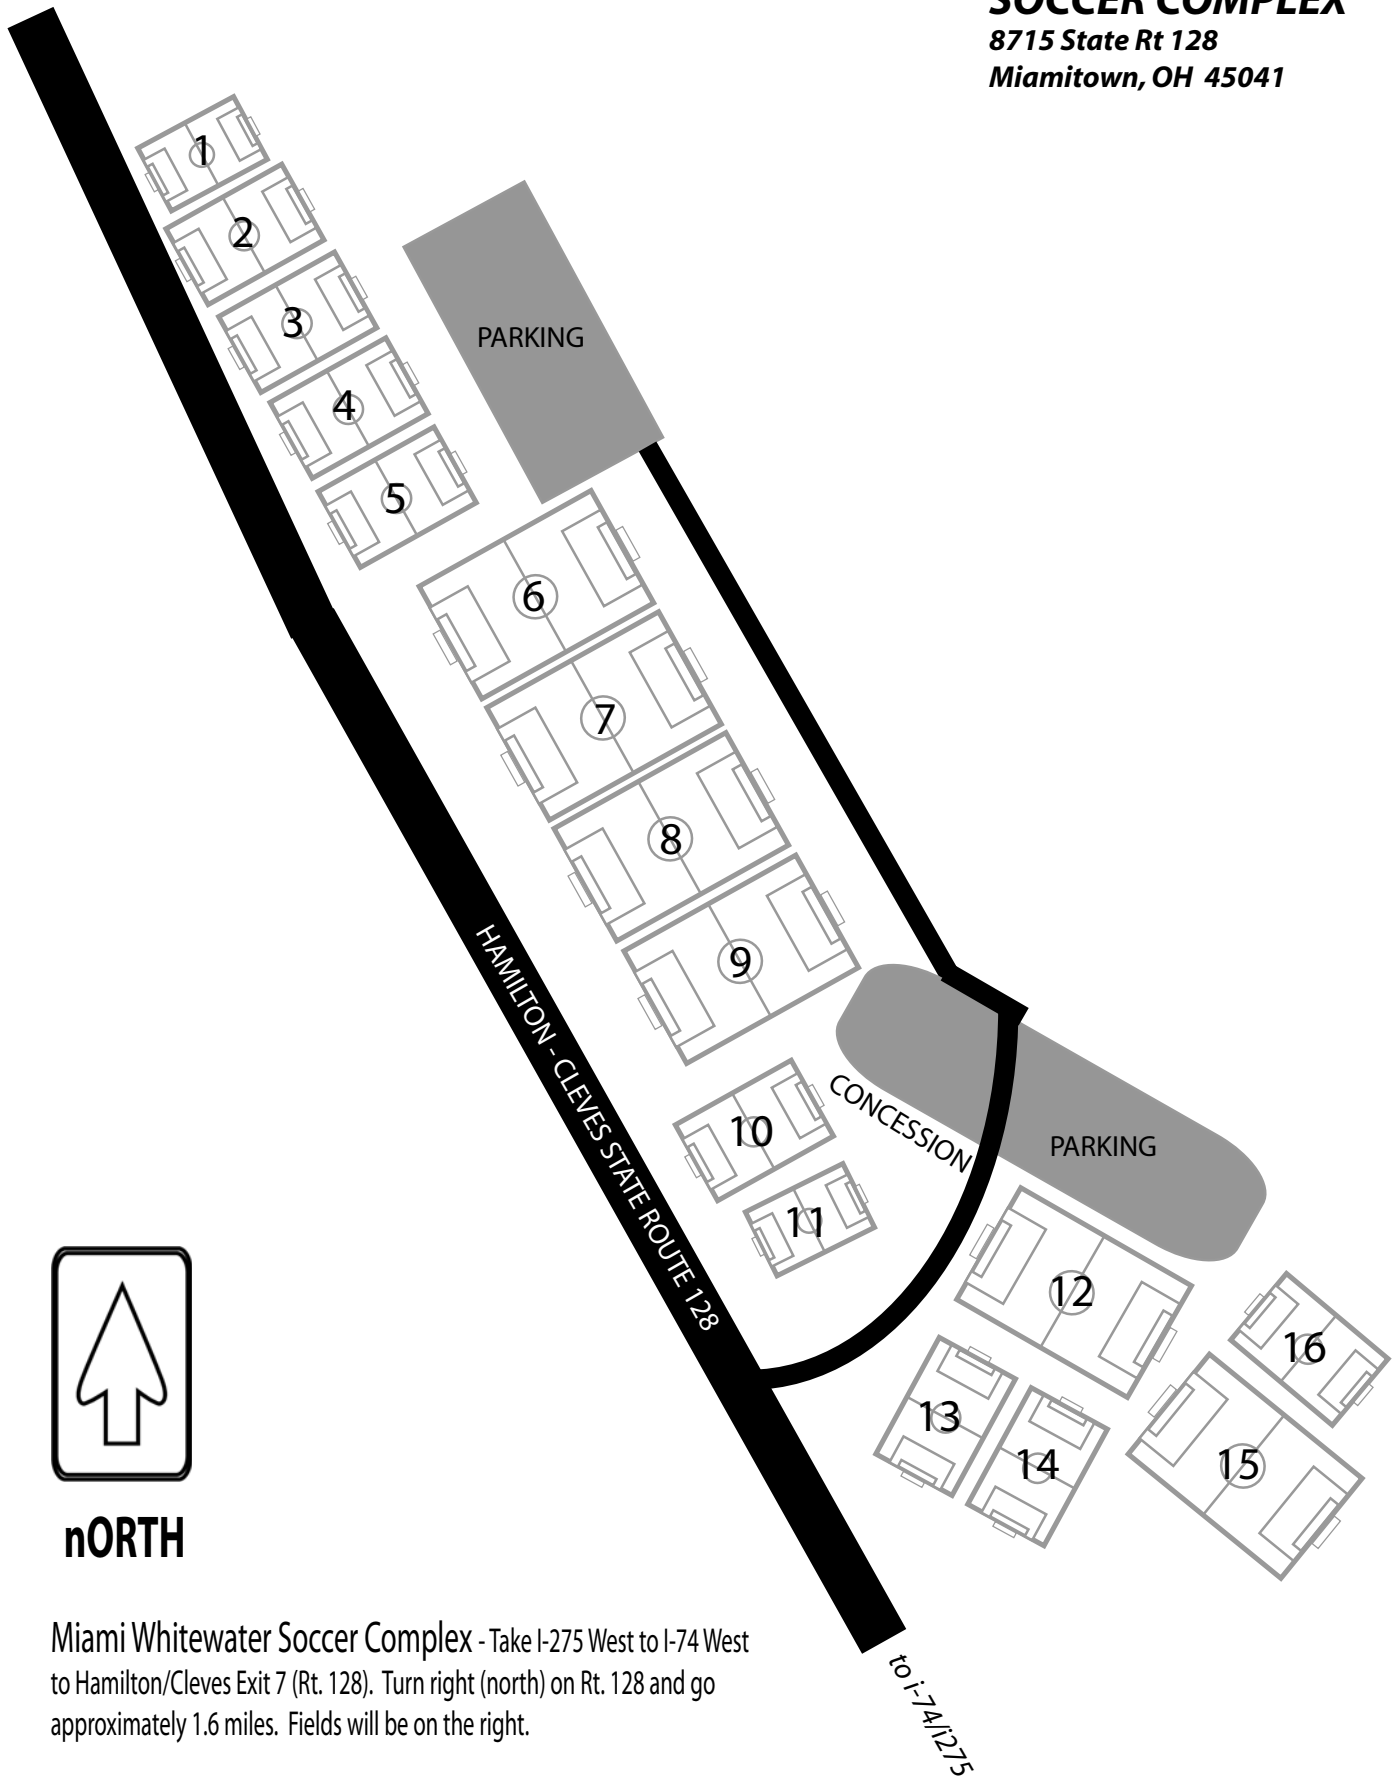

**MIAMI WHITEWATER
SOCCER COMPLEX**
8715 State Rt 128
Miamitown, OH 45041

nORTH

Miami Whitewater Soccer Complex - Take I-275 West to I-74 West to Hamilton/Cleves Exit 7 (Rt. 128). Turn right (north) on Rt. 128 and go approximately 1.6 miles. Fields will be on the right.